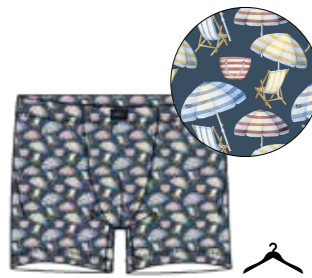

1762  
 hague blue

**2120178 Long-Shorty**  
 boxer briefs  
 SIZES 4/S-8/XXL  
 COLOURS ●

**2220092 Hose, kurz**  
 short pants  
 SIZES S-XXL  
 COLOURS ●

LT/DD  
 19.01.'26

1762  
 hague blue

1  
 white