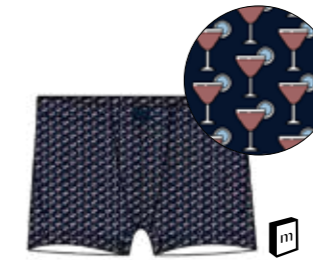

LT/DD  
16.02.'26

116

marine

/ SERIES **MIDNIGHT DRINK**

STOFF/fabric: 95 % MODAL, 5 % ELASTHAN/elastane

**2120163** Slip  
briefs  
SIZES 4/S-8/XXL  
COLOURS ●

**2120164** Trunk-Shorty  
trunk shorts  
SIZES 4/S-8/XXL  
COLOURS ●