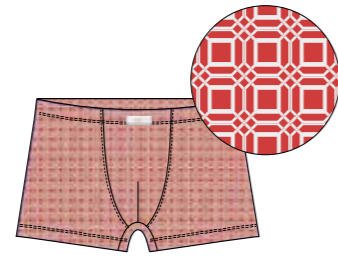

2120205 Shorty
boxer briefs
SIZES 5/M-8/XXL
COLOURS ●

LT/DD
02.02.'26
1764
coral island