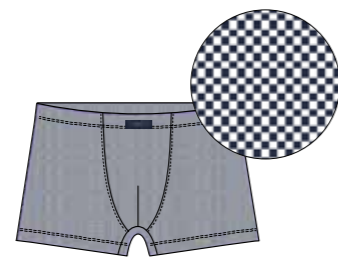

2120207 Shorty
boxer briefs
SIZES 5/M-8/XXL
COLOURS ●

LT/DD
02.02.'26
1762
hague blue

SERIES **TIE GEO** /

STOFF/fabric: 94 % BAUMWOLLE/cotton, 6 % ELASTHAN/elastane