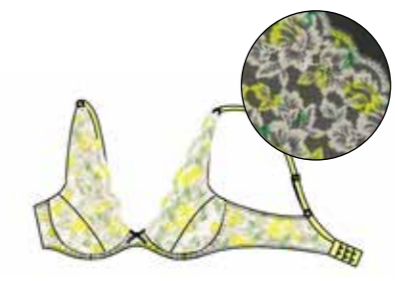

74238 Spacer-BH, full cup
spacer bra, full cup
SIZES 75-90 B, C, D, E
75-85 F
COLOURS ● ○ ● ●

74239 Bügel-BH, High-Apex
high apex wired bra
SIZES 70-90 B, C, D, E, F
COLOURS ● ○ ● ●

79236 String
thong
SIZES 36-44
COLOURS ● ○ ● ●

79238 Hipster
hipster
FEATURES clean cut
SIZES 36-46
COLOURS ● ○ ● ●

79243 American Pants
american pants
FEATURES clean cut
SIZES 38-48
COLOURS ● ○ ● ●

- LT/DD
16.02.'26
- 1752 sunny honey

1350020 Smart-Foam-BH
smart foam bra
SIZES 75-85 A, B
70-85 C, D, E
COLOURS ●