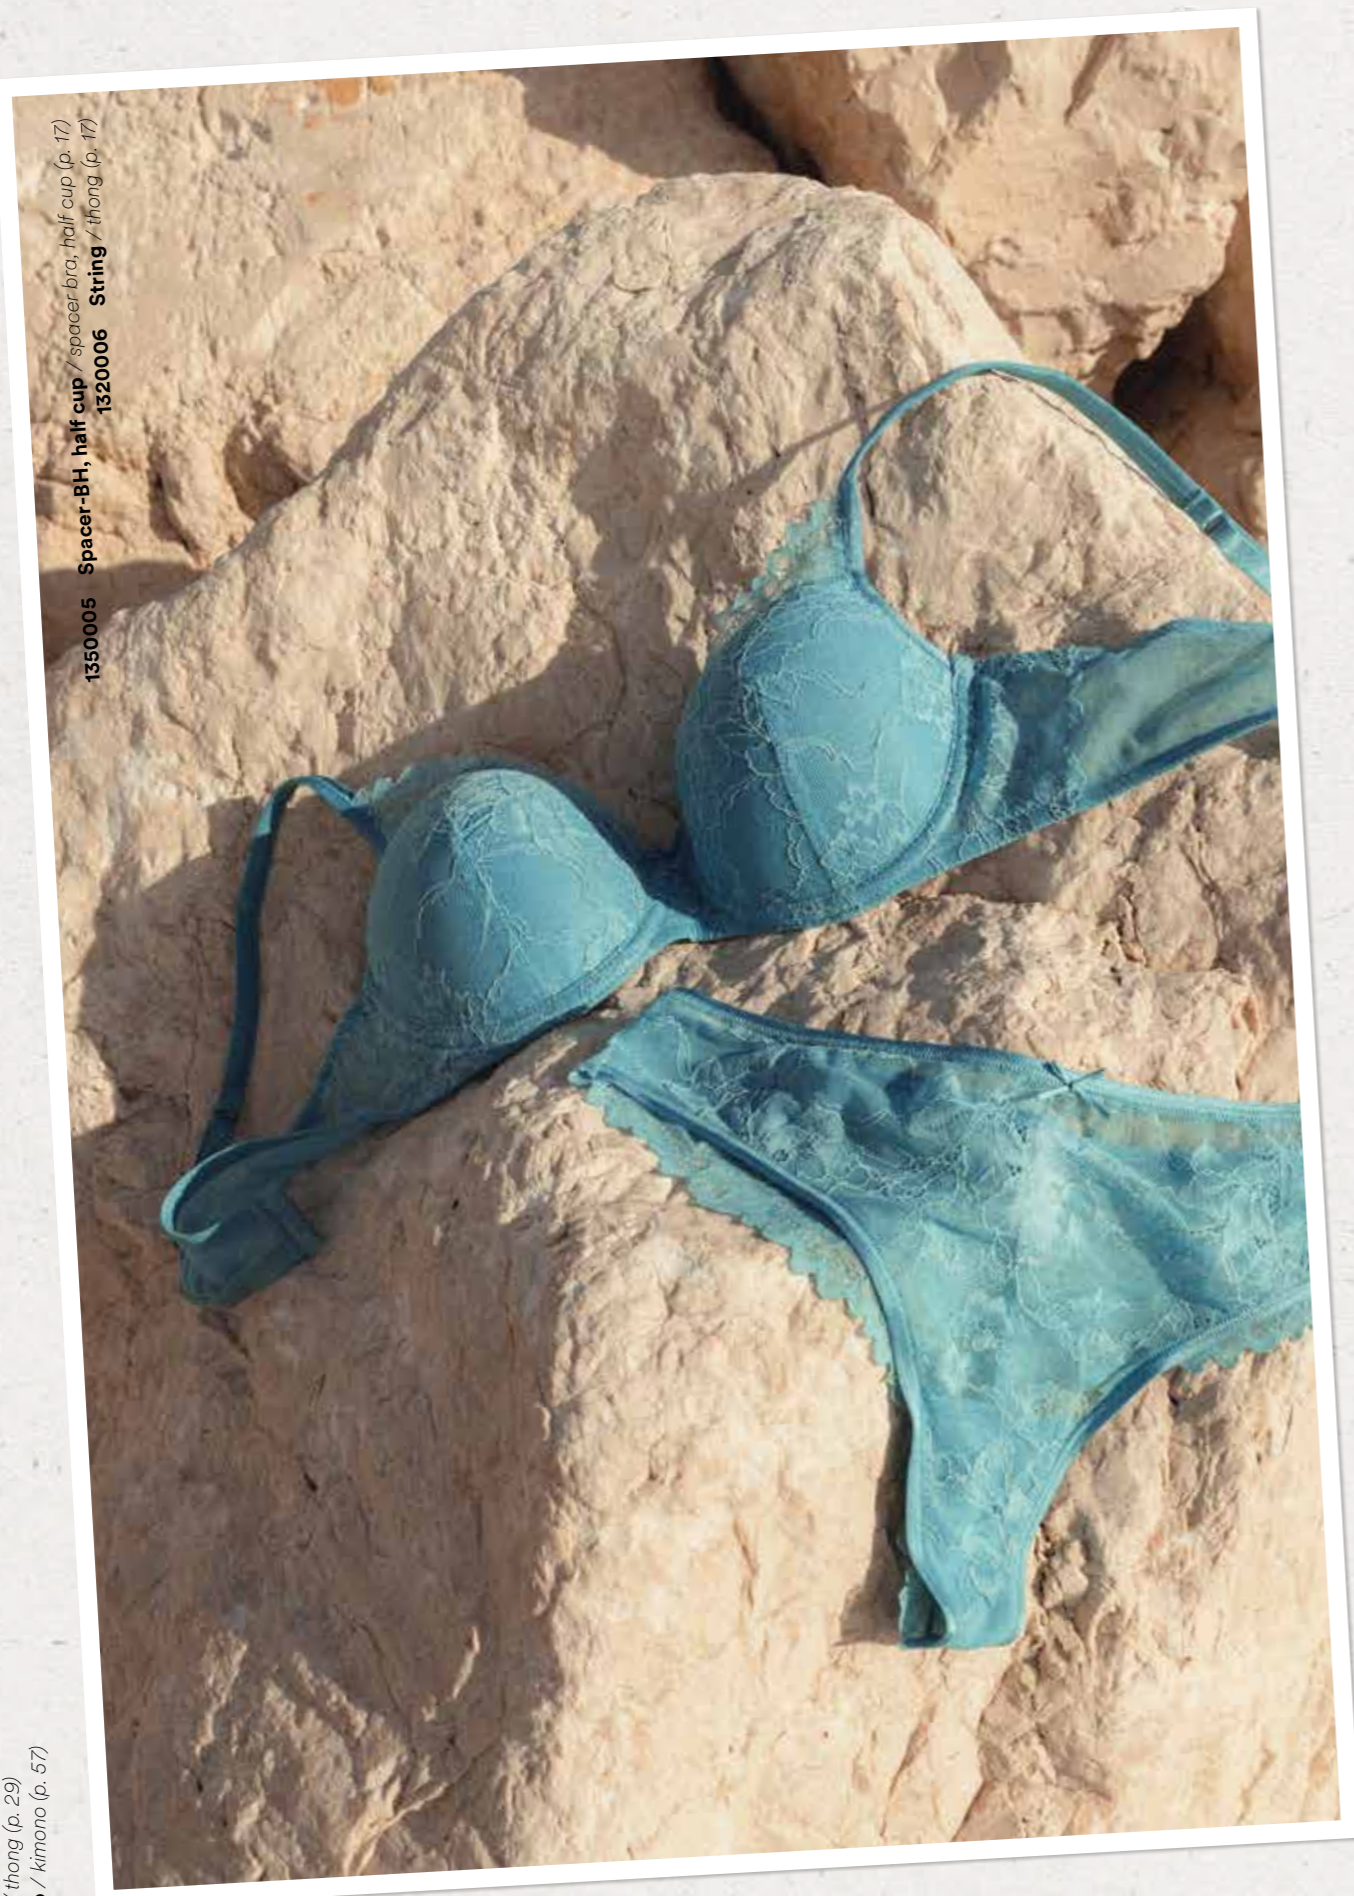

Titel / title:
74644 Balconette-Bügel-BH / balconette wired bra (p. 19)
1120103 French Knicker / french knickers (p. 26)
1150053 Triangel-BH / triangle bra (p. 29)
1120118 String / thong (p. 29)
1230126 Kimono / kimono (p. 57)

1350005 Spacer-BH, half cup / spacer bra, half cup (p. 17)
1320006 String / thong (p. 17)

SPRING/SUMMER 2026

Index _____ 4
Bra sizes _____ 6-7
Highlights _____ 8-13

lingerie _____ LT/DD _____ **14-25**

Captivating	17.11.25	15
Amorous	05.01.26, 02.03.26	16, 27
Fabulous	19.01.26	17
Mysterious	19.01.26	19
Amazing	02.02.26	21
Delightful	16.02.26	23
Pretty Joan	16.02.26	25

poetry _____ LT/DD _____ **26-33**

Shine Lace	17.11.25	26
Poetry Temptation	17.11.25	27
Temptation	17.11.25	27
Poetry Glossy	19.01.26, 16.02.26	28, 32
Poetry Style	19.01.26	29
Poetry Flowery	19.01.26	29
Poetry Almost Sheer	19.02.26	31
Poetry Dream	16.02.26	32
Poetry Vogue	16.02.26	33
Poetry Graceful	16.02.26	33

underwear _____ LT/DD _____ **34-41**

Blazershirt	17.11.25	35
Pure Sense	05.01.26	36
Amour	05.01.26	36
Modal Lace	05.01.26	37
Emotion Elegance	05.01.26	38
Emotion	05.01.26, 02.03.26	39, 41
Simply Better Invisibles	05.01, 02.02., 02.03.	39, 40, 41
Delighted	02.02.26	40

sundays _____ LT/DD _____ **42-51**

Solid Love	17.11.25, 02.02.26	42, 47
Cozy Nights	17.11.25	43
Mellow Cotton	17.11.25	43
Warming Stripes	17.11.25	44
Savage Lace	02.02.26, 02.03.26	45, 51
Beach Frottee	02.02.26	45
Flashy Fruits	02.02.26	47
Cotton Stripes	02.03.26	48
Cooling Ice	02.03.26	49
Pointelle Dreams	02.03.26	49
Straight Waves	02.03.26	51

lovestory _____ LT/DD _____ **52-61**

Nostalgic Geo	17.11.25	53
Flower Whirl	17.11.25	53
Vivid Lines	17.11.25	54
Pure Chic	17.11.25, 19.01., 16.02.	54, 55, 60
Fragmented Garden	19.01.26	57
Pure Shine	19.01.26	59
Tile Dreams	19.01.26	59
Mystic Voyage	16.02.26	61

night _____ LT/DD _____ **62-71**

Simple Stripes	17.11.25	63
Pretty Dots	17.11.25	65
Petal Paradise	05.01.26	65
Wild Violets	05.01.26	67
Crochet Dots	02.02.26	68
Botanic Garden	02.02.26	69
Daisy Delight	02.03.26	71
Grapefruit Bliss	02.03.26	71

Certifications _____ 72-73
Contacts _____ 74-75
Showrooms _____ 75
Advise/Ordering _____ 76

NOS: PLEASE FLIP _____ ↻

mey

MEY GMBH & CO. KG
AUF STEINGEN 6
72459 ALBSTADT
T +49 (0) 7431 706-0
F +49 (0) 7431 706-100/-200
M info@mey.com