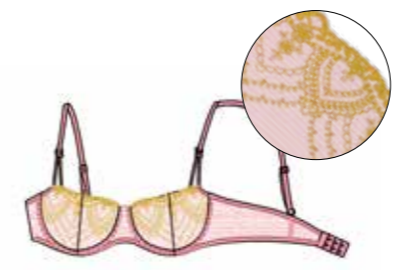

74644 Balconette-Bügel-BH
balconette wired bra
SIZES 70-85 B, C, D
COLOURS ●