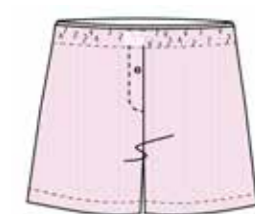

1220102 Shorts
shorts
SIZES XS-XXL
COLOURS ●●