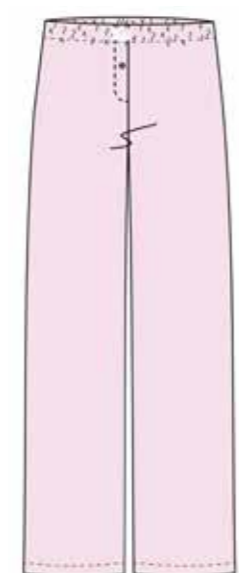

COTTON VOILE · STOFF/fabric: 100 % BAUMWOLLE/cotton

LT/DD
02.03.'26

NOS
1718 1717
soft pink powder blue

1220102 Shorts
shorts
SIZES XS-XXL
COLOURS ●●

1220101 Hose, lang
pants
SIZES XS-XXL
COLOURS ●●

1230100 Nachthemd, langarm
long-sleeved sleepshirt
SIZES XS-XXL
COLOURS ●●