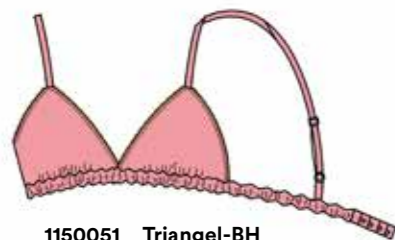

SERIES **POETRY GLOSSY** /

STOFF/fabric: 100 % POLYESTER

LT/DD
19.01.'26

1747

pink nectar

1150051 Triangel-BH
triangle bra
SIZES XS-M
COLOURS ●
NEW!

1120108 Tanga
tanga
SIZES XS-M
COLOURS ●
NEW!

LT/DD
19.01.'26

1737

almond milk