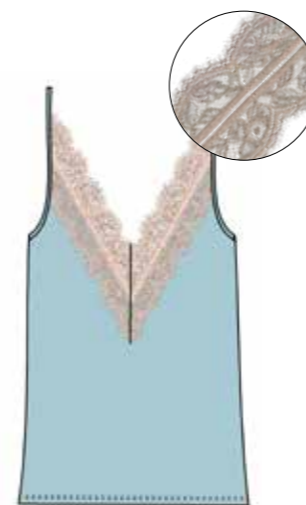

1110096 Camisole
camisole
FEATURES mit verstellbaren
Trägern/with adjustable straps
SIZES XS-XXL
COLOURS ● NEW!